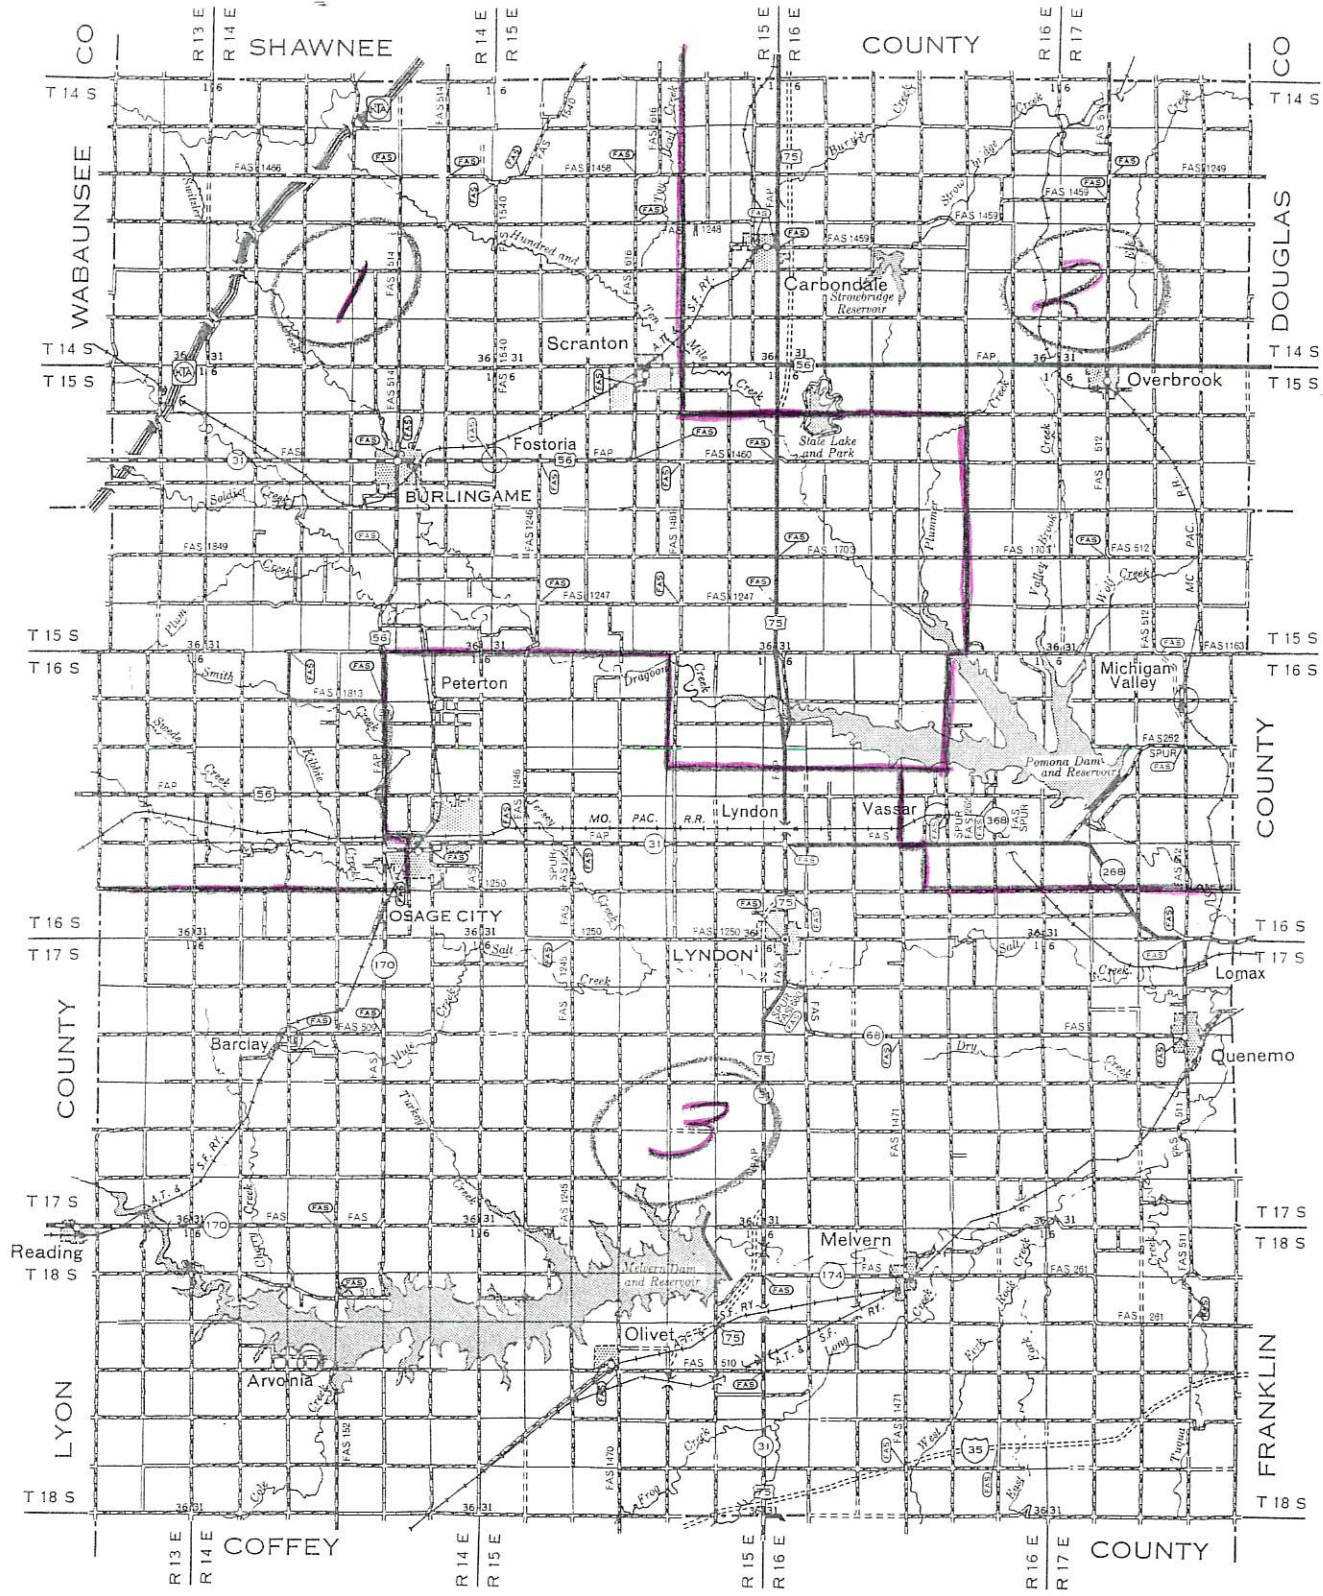

Commissioners Districts

GENERAL HIGHWAY MAP OSAGE COUNTY KANSAS

PREPARED BY THE
STATE HIGHWAY COMMISSION OF KANSAS
DEPARTMENT OF PLANNING AND DEVELOPMENT
IN COOPERATION WITH THE
U. S. DEPARTMENT OF TRANSPORTATION
FEDERAL HIGHWAY ADMINISTRATION
BUREAU OF PUBLIC ROADS

1968